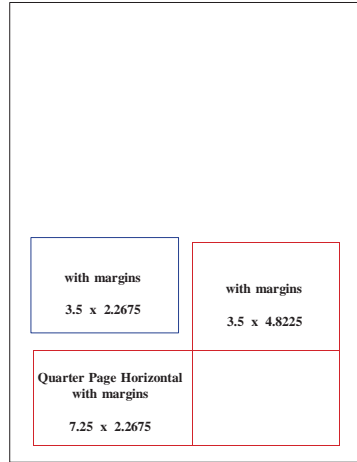

NEW THIS YEAR!
PROGRAM BOOKLET WILL BE PRINTED IN FULL COLOR!

2017 Ad Dimensions

Full Page Bleed 8.5 x 11.125
 Full Page with Margins 7.25 x 9.875

Double Truck with Bleeds 16.75" x 11.125"
 Double Truck with Margins 15.5" x 9.875"